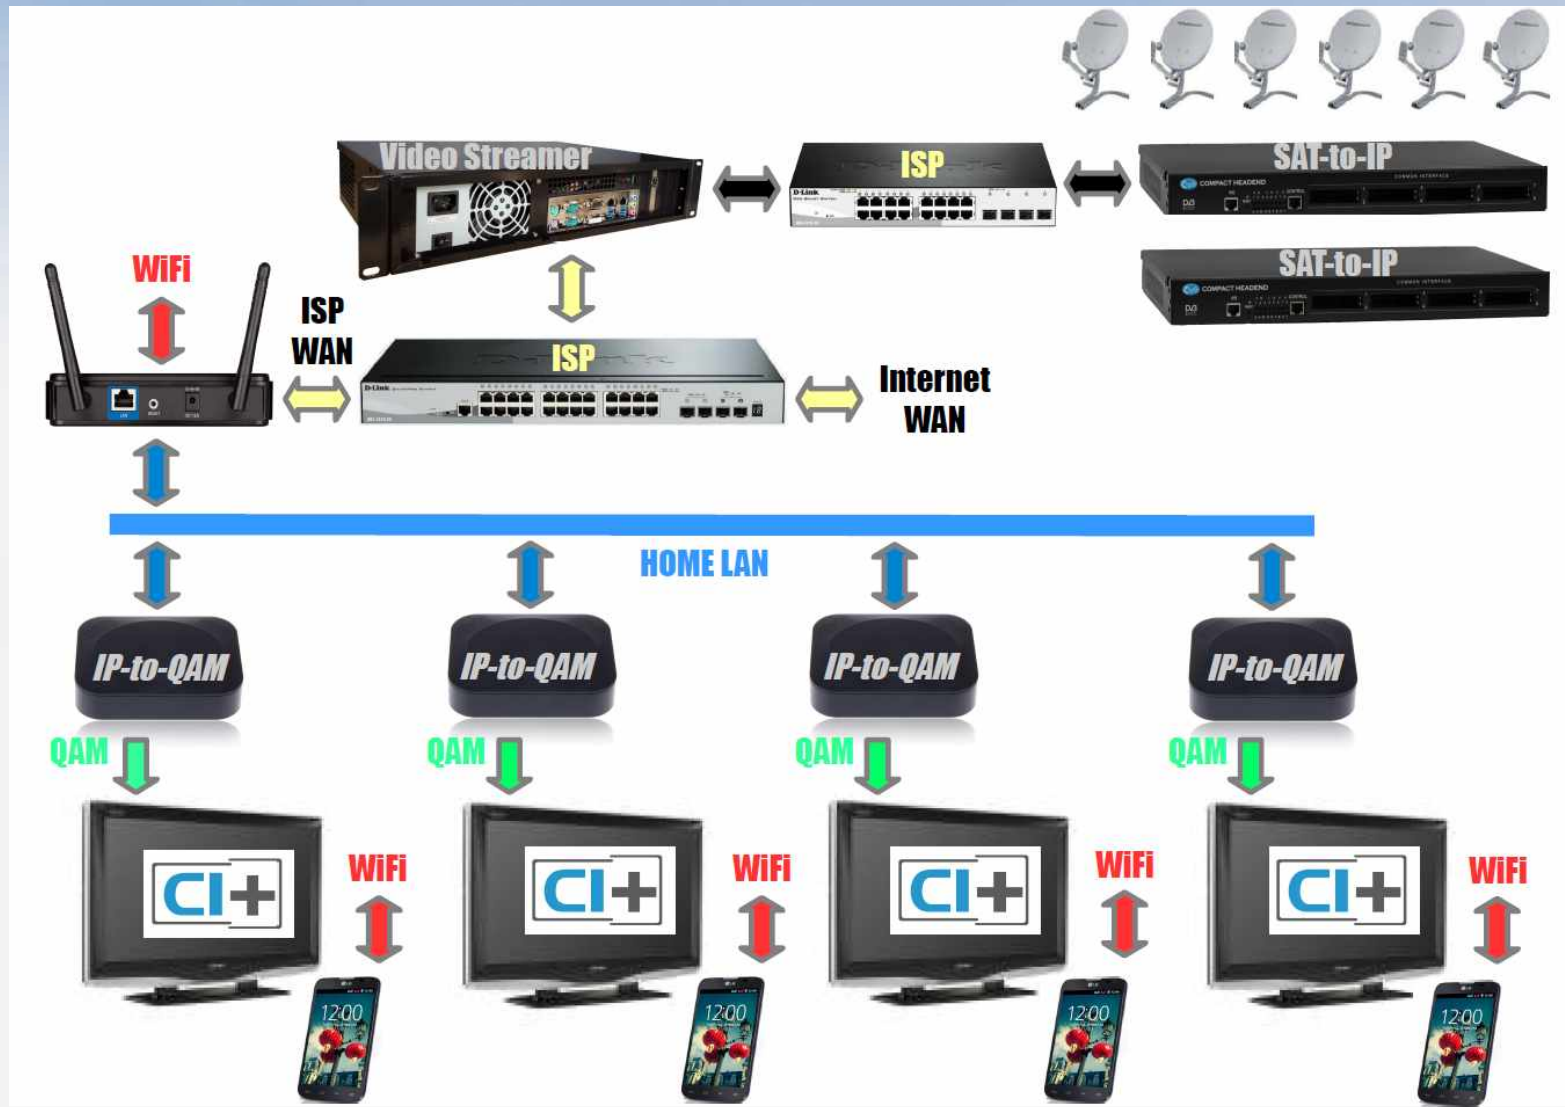

Crypton Innovations

***Convergent Solution
for
DTV Distribution***

Linea Digital Cable Broadcast

ISP Level Http Streaming

OTT Level Http Streaming

DTH Multiroom over Http