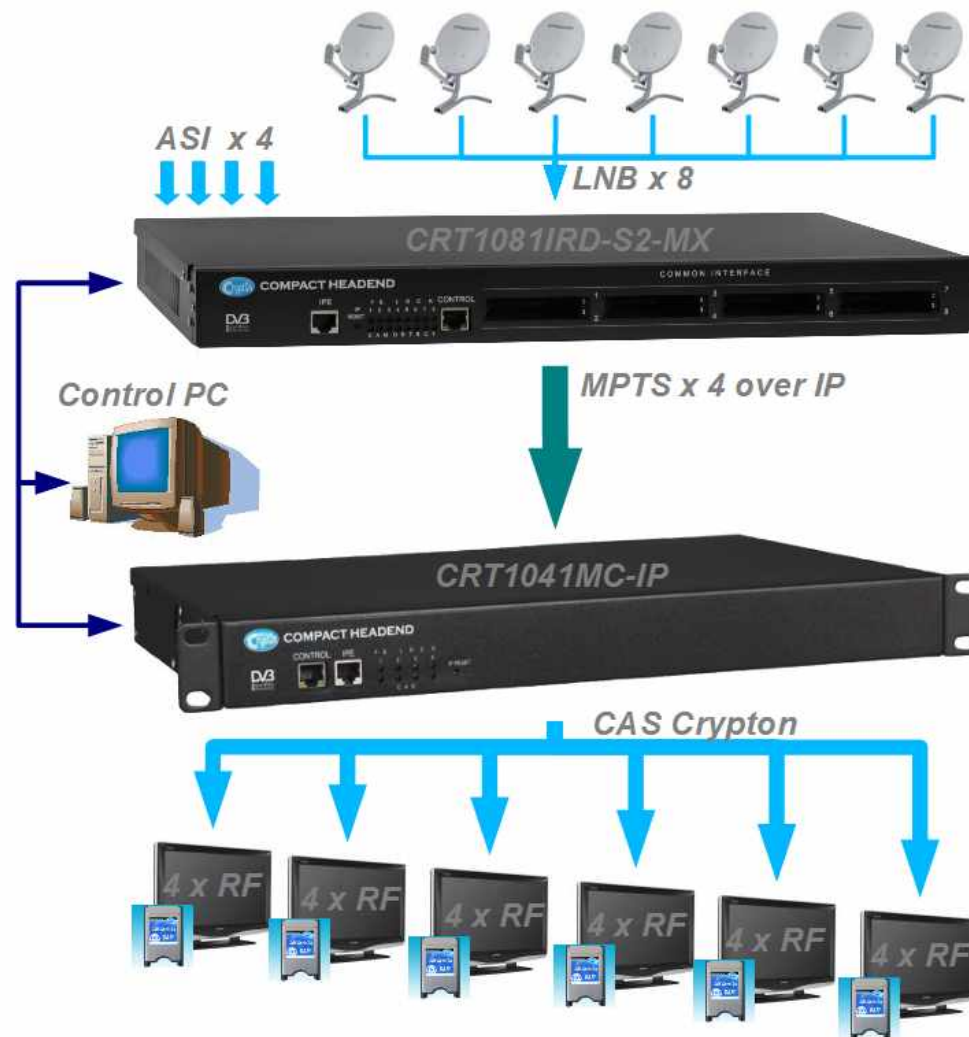

Crypton Innovations

***Convergent Solution
for
DTV Distribution***

Linea Digital Cable Broadcast

ISP Level Http Streaming

OTT Level Http Streaming

DTH Multiroom over Http