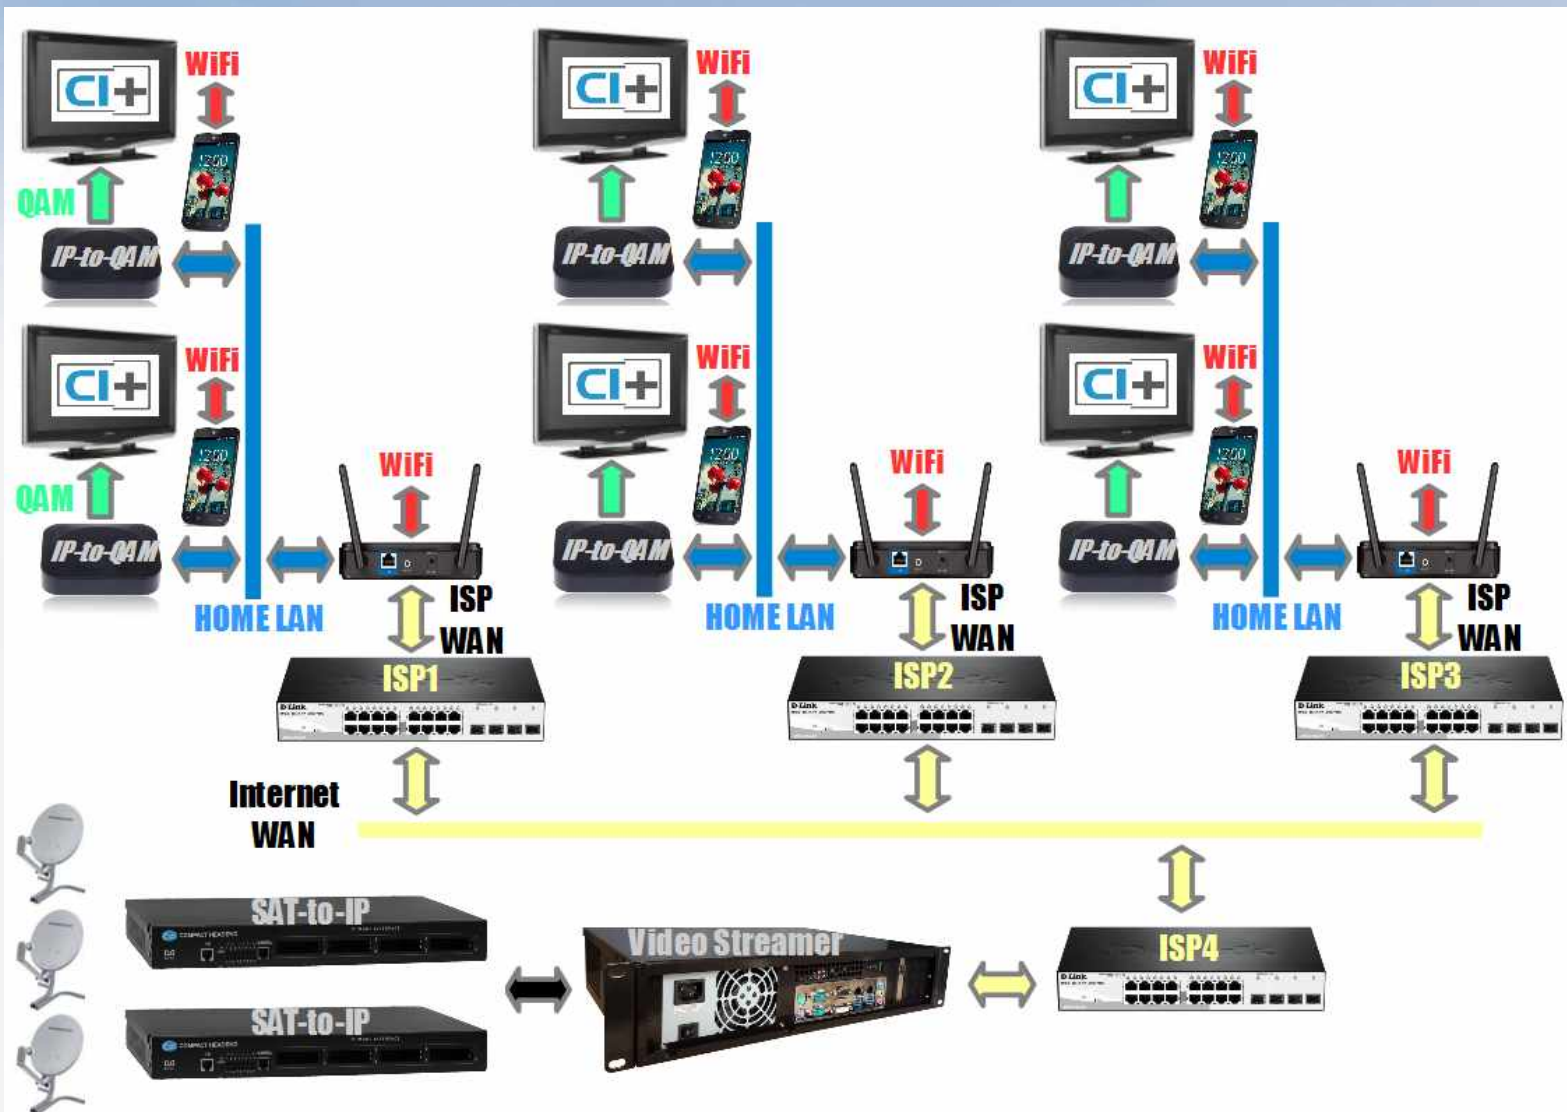

Crypton Innovations

***Convergent Solution
for
DTV Distribution***

Linea Digital Cable Broadcast

ISP Level Http Streaming

OTT Level Http Streaming

DTH Multiroom over Http